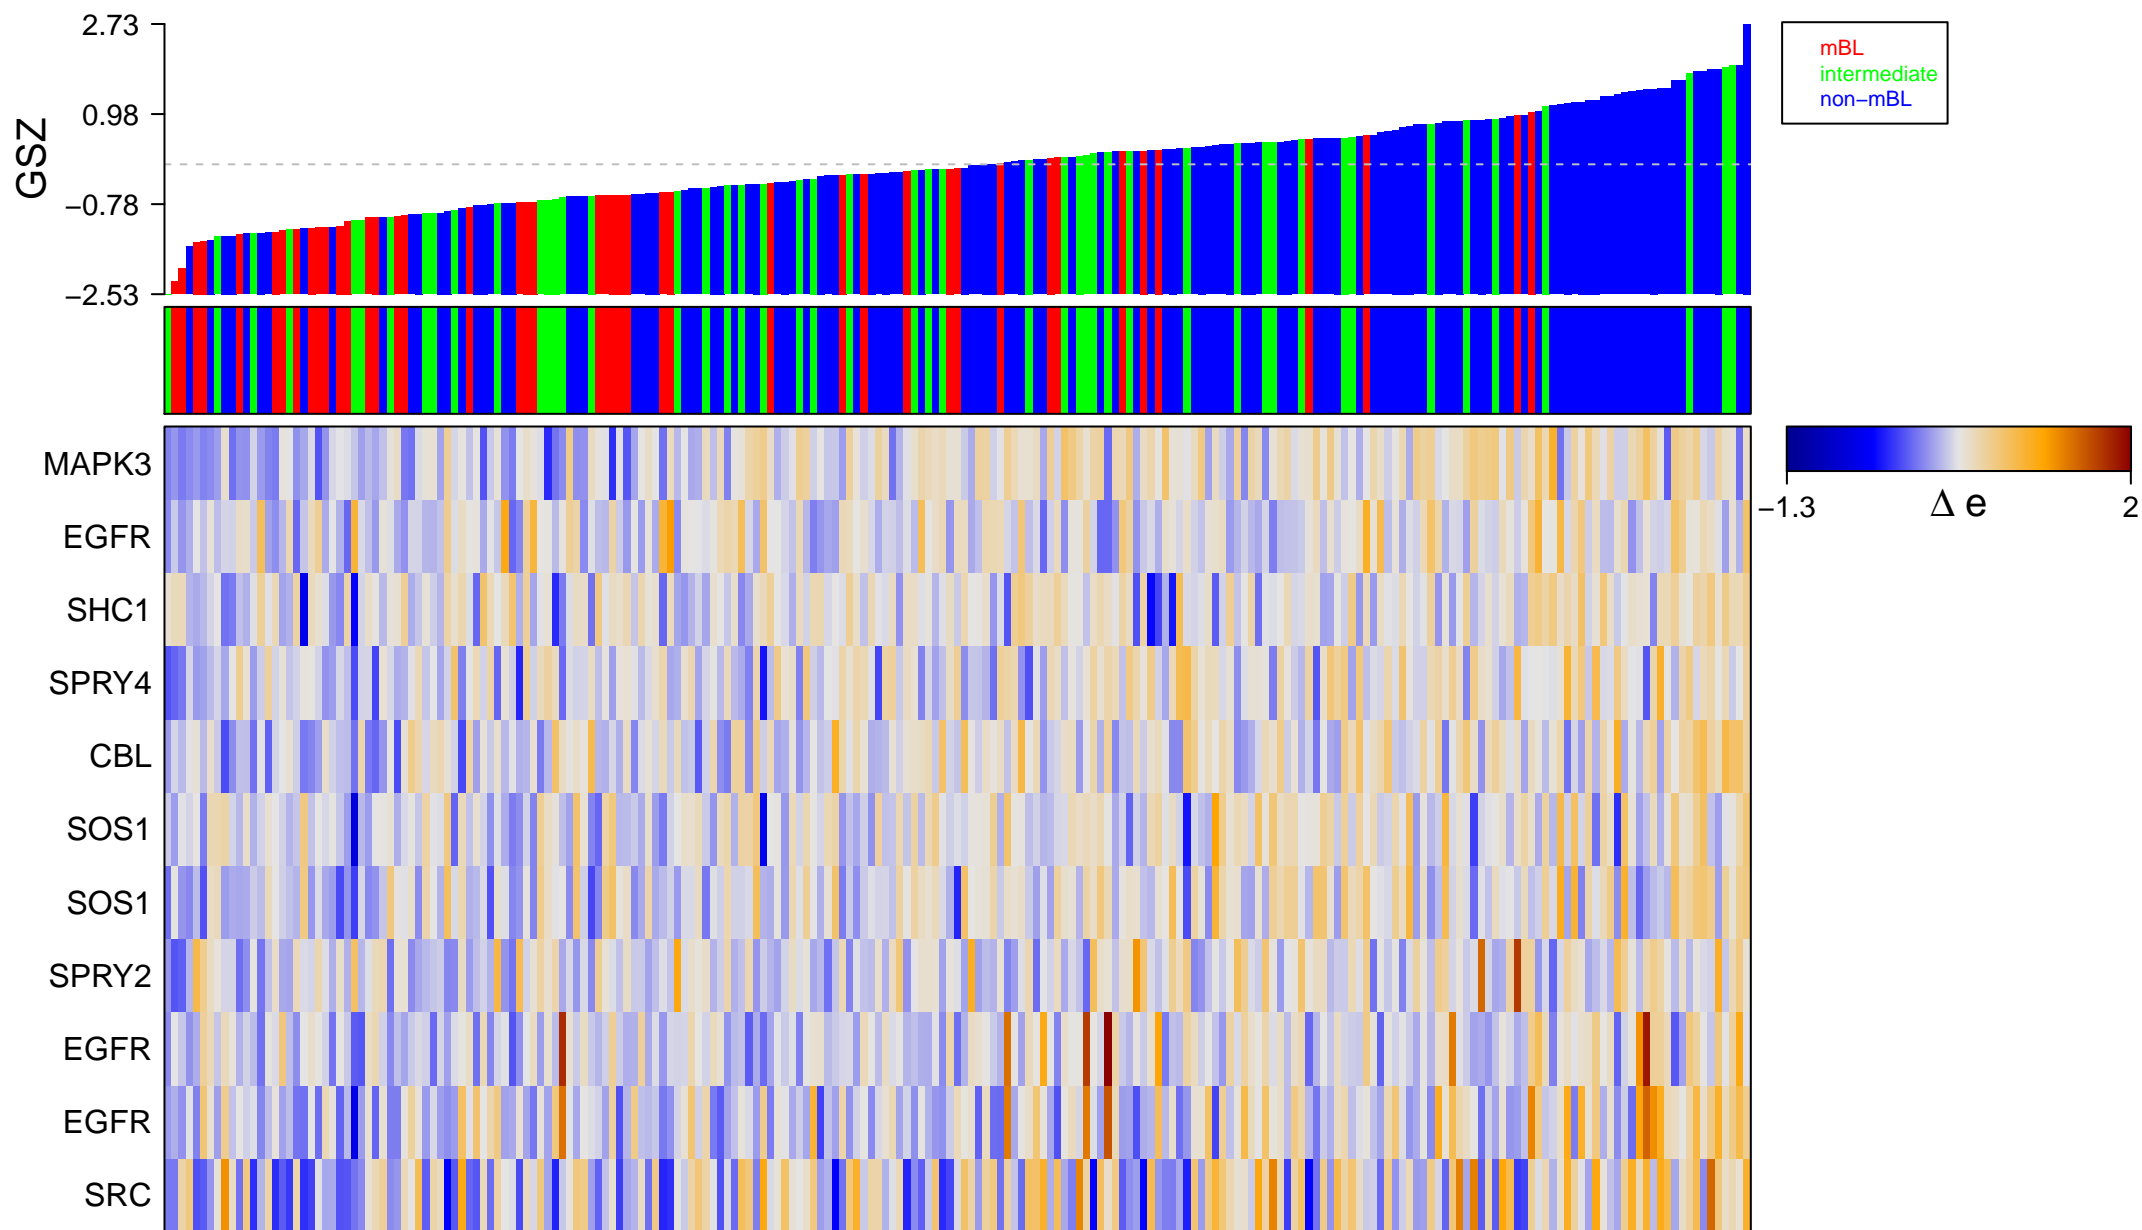

BIOCARTA_SPRY_PATHWAY

BIOCARTA_SPRY_PATHWAY

■ on
■ -
□ off

BIOCARTA_SPRY_PATHWAY